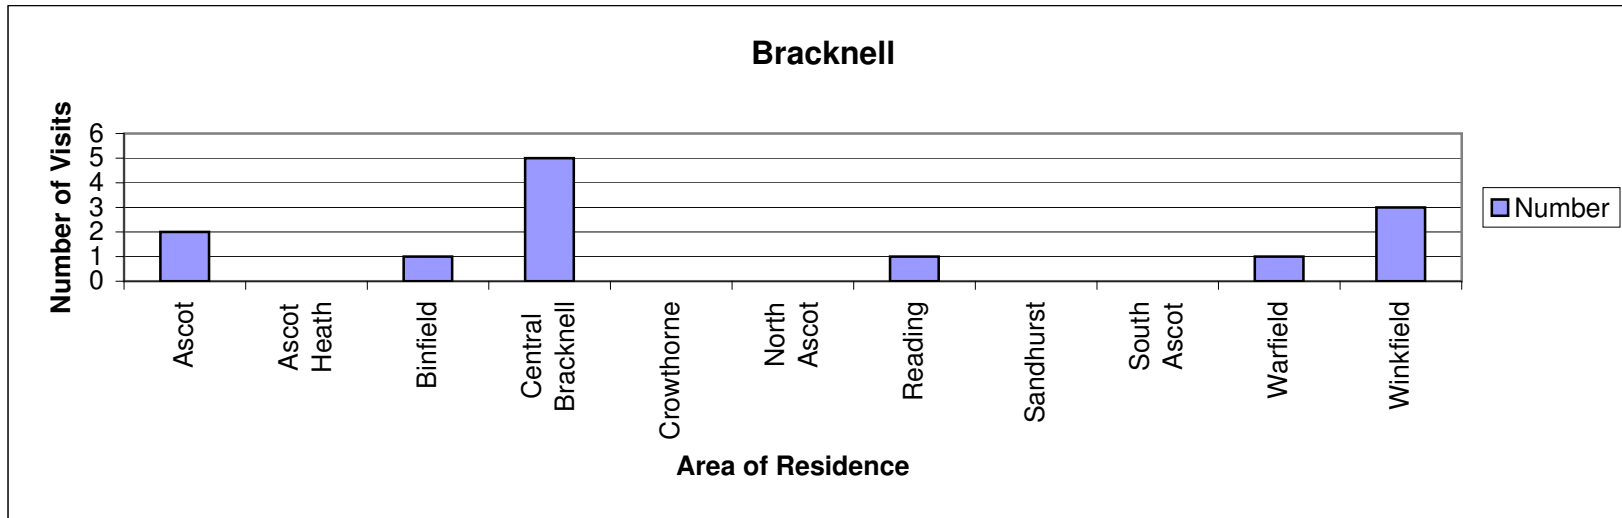

Area	Ascot	Ascot Heath	Binfield	Central Bracknell	Crowthorne	Crowthorne	North Ascot	Reading	Sandhurst	South Ascot	Warfield	Winkfield
Number	30	2	0	4	0	11	0	0	0	2	1	16

Area Number Ascot 0 Ascot Heath Binfield 0 Central Bracknell 27 Crowthorne North Ascot 0 Reading 0 Sandhurst 0 South Ascot 0 Warfield 0 Winkfield 1

Area Number Ascot Ascot Heat Binfield Central Bra Crowthorne North Asco Reading Sandhurst South Ascoc Warfield Winkfield

Area Number Ascot 0 Ascot Heat Binfield 0 Central Bra Crowthorne North Asco Reading 0 Sandhurst 0 South Ascoc Warfield 0 Winkfield 0