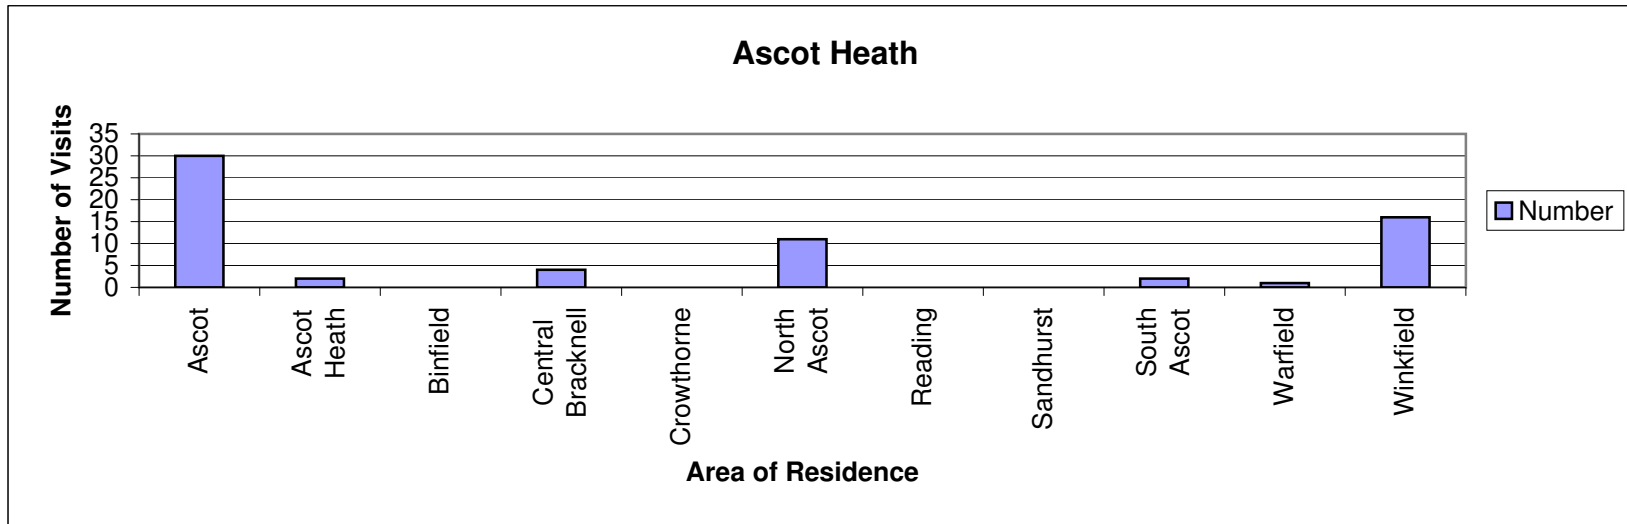

Area	Ascot	Ascot Heath	Binfield	Central Bracknell	Crowthorne	Crowthorne	North Ascot	Reading	Sandhurst	South Ascot	Warfield	Winkfield
Number	30	2	0	4	0	11	0	0	0	2	1	16

Area Number Ascot 0 Ascot Heath Binfield 0 Central Bracknell 27 Crowthorne North Ascot 0 Reading 0 Sandhurst 0 South Ascot 0 Warfield 0 Winkfield 1

Area Number Ascot Ascot Heat Binfield Central Bra Crowthorne North Asco Reading Sandhurst South Ascoc Warfield Winkfield

Area Number Ascot 0 Ascot Heat Binfield 0 Central Bra Crowthorne North Asco Reading 0 Sandhurst 0 South Ascoc Warfield 0 Winkfield 0